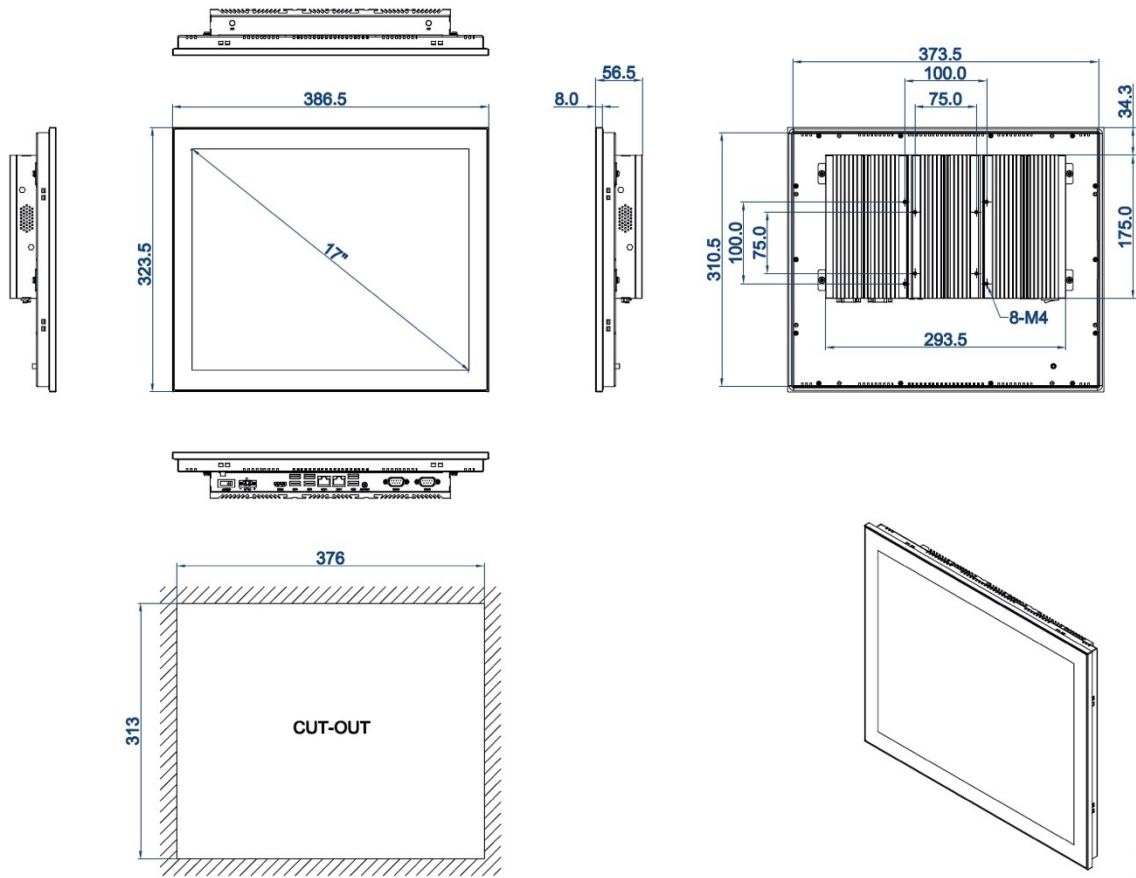

DIMENSIONAL DRAWING:TPC-DCM170W

DIMENSIONS IN MILLIMETERS

**TAICEM**  
DATE:2019.11.26  
REV:A Unit:mm

TPC-DCM170W0				
TPC-DCM170W1				
TPC-DCM170W2	2	2	2	2
TPC-DCM170W3				
TDDR4-____GB1	Memory: SO-DIMM, DDR4, <u>4GB/8GB/16GB</u> Memory			
TMSATA-_____GB1	mSATA SSD: <u>32GB/64GB/128GB/256GB/512GB</u>			
T25SAS- GB1	2.5" SATA SSD: <u>256GB/512GB</u>			
T25SAH- B1	2.5" HDD: <u>1TB/2TB/4TB</u>			
TWM-WIFIA1	Wi-Fi module, with Antenna			
TWM-WIFIBT1	Wi-Fi with BT integrated module, with Antenna			
TWM-4GA1	All network 4G/LTE module, With Antenna			
TS-2W2MS	2 * 2W Mini Speaker			

- 1x Standard Product
- 1x 60W PSU (Power Supply)
- 1x Power cable & Plug
- 8x Panel mount metal clips